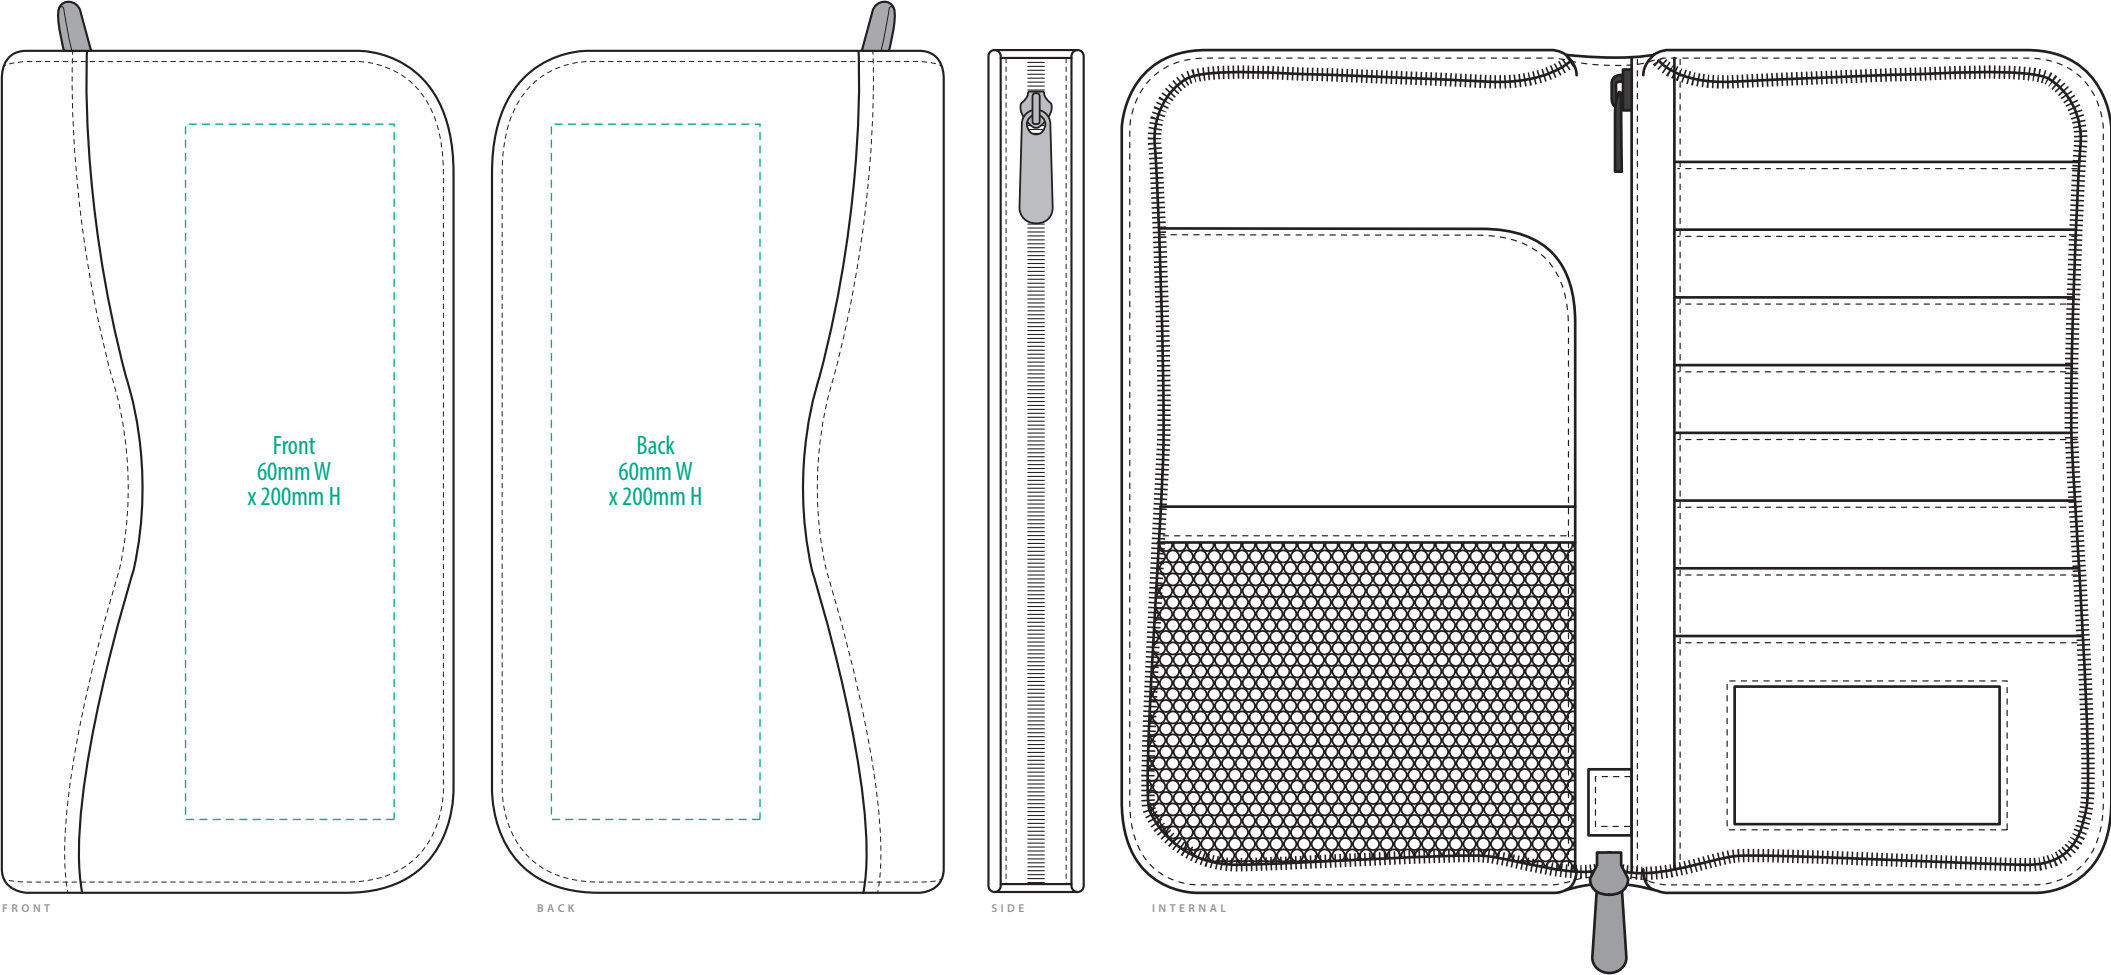

B253

FRONT

BACK

SIDE

INTERNAL

COLOUR

B253

NOTE:

The maximum decoration area is a guide only and is greatly dependant on the logo shape.

SCREENPRINT